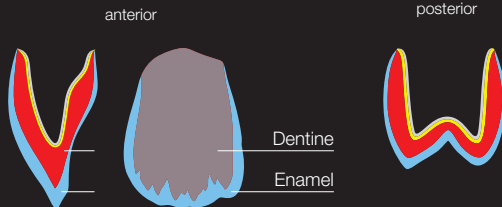

# CC COLOR CHART - Transition Dentine

CREATION WILLI GELLER INTERNATIONAL GMBH, KOBLACHERSTRASSE 3, 6812 MEININGEN, AUSTRIA  
 TEL. +43 (0)5522 76784, INFO@CREATION-WILLIGELLER.COM, WWW.CREATION-WILLIGELLER.COM

WILLI GELLER  
*Creation*

Transition Dentine – Application diagram

Layering technique  
**Creation Classic**  
(with Dentine)

Layering technique  
**Creation Smart**  
(with Transition Dentine)

Layering technique  
**Creation Professional**  
(combination: Dentine and  
Transition Dentine)

- Dentine
- Transition Dentine
- Enamel