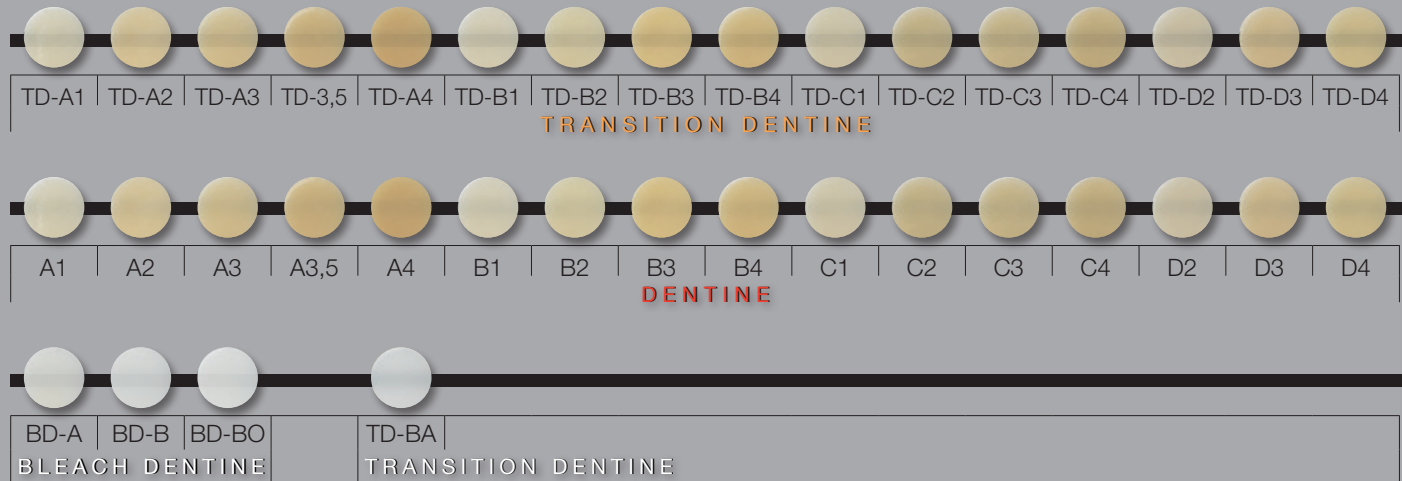

# CC COLOR CHART - Transition Dentine

CREATION WILLI GELLER INTERNATIONAL GMBH, KOBLACHERSTRASSE 3, 6812 MEININGEN, AUSTRIA  
 TEL. +43 (0)5522 76784, INFO@CREATION-WILLIGELLER.COM, WWW.CREATION-WILLIGELLER.COM

WILLI GELLER  
*Creation*

Transition Dentine – Application diagram

Layering technique  
**Creation Classic**  
(with Dentine)

Layering technique  
**Creation Smart**  
(with Transition Dentine)

Layering technique  
**Creation Professional**  
(combination: Dentine and  
Transition Dentine)

- Dentine
- Transition Dentine
- Enamel